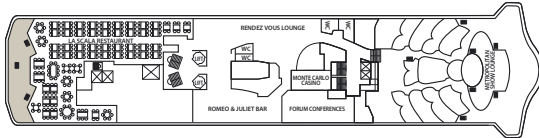

## Symbol Legend

- = 2 lower beds
- ▣ = 1 lower bed + 1 upper bed
- ▤ = 2 lower beds + 1 upper bed
- ▥ = 2 lower beds + 2 upper beds
- ★ = 2 lower beds + sofa
- ★ = 2 lower beds + 2 upper beds + sofa
- \* = Suitable for wheelchairs
- ◁ ▷ = Connected Staterooms
- ⊕ = Staterooms with bathtub
- ⊖ = Staterooms with porthole

DECK 10

DECK 9

DECK 8

DECK 7

DECK 6

DECK 5

DECK 4

DECK 3