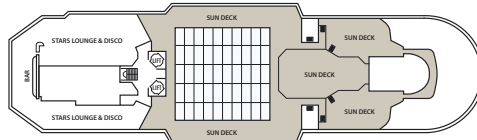

## Symbol Legend

- = 2 lower beds
- ▣ = 1 lower bed + 1 upper bed
- ▤ = 2 lower beds + 1 upper bed
- ▥ = 2 lower beds + 2 upper beds
- ★ = 2 lower beds + sofa
- ★ = 2 lower beds + 2 upper beds + sofa
- \* = Suitable for wheelchairs
- ◁ ▷ = Connected Staterooms
- ⊕ = Staterooms with bathtub
- ⊖ = Staterooms with porthole

DECK 2

CAT.	DECK	DESCRIPTION	NUMBER OF STATEROOMS
E	DECK 3	Inside Standard Stateroom, 2 lower beds, 3rd/4th berth, bathroom with shower	2
G	DECK 3	Inside Standard Stateroom, 2 lower beds, bathroom with shower	3
F	DECK 3 - DECK 4	Inside Standard Stateroom, 2 lower beds, 3rd/4th berth, bathroom with shower	31
D	DECK 4	Inside Superior Stateroom, 2 lower beds, 3rd/4th berth, bathroom with shower	42
DA	DECK 5 - DECK 6 - DECK 7	Inside Premium Stateroom, 2 lower beds, 3rd/4th berth, bathroom with shower	83
SDA	DECK 6 - DECK 7	Suite Inside, 2 lower beds, 1 sofa bed, bathroom with shower	2
C	DECK 5	Outside Standard Stateroom, 1 lower/1 upper bed, bathroom with shower	4
B	DECK 2	Outside Standard Stateroom, 2 lower beds, 3rd/4th berth, bathroom with shower	17
A	DECK 3 - DECK 5 - DECK 6	Outside Superior Stateroom, 2 lower beds, 3rd berth, bathroom with shower	61
TA	DECK 3 - DECK 6	Outside Premium Stateroom, 2 lower beds, 3rd/4th berth, 1 sofa bed, bathroom with shower	59
TA	DECK 4	Outside Premium Stateroom, 2 lower beds, 3rd/4th berth, 1 sofa bed, bathroom with shower	77
SB	DECK 6	Deluxe Outside Stateroom, 2 lower beds, 3rd/4th berth, 1 sofa bed, bathroom with shower	8
SA	DECK 6	Deluxe Outside Stateroom, 2 lower beds, 1 sofa bed, bathroom with shower	22
S	DECK 7	Suite, 2 lower beds, 1 sofa bed, bathroom with shower	53
GS	DECK 6	Grand Suite, 2 lower beds, bathroom with shower	4
RS	DECK 6	Royal Suite, 2 lower beds, bathroom with shower	2
BS	DECK 7	Balcony Suite, 2 lower beds, bathroom with shower (small balcony)	8
IS	DECK 6	Imperial Suite, 2 lower beds, bathroom with bathtub and shower (large balcony with private Jacuzzi)	2