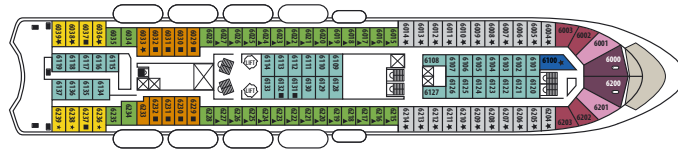

DECK 10

DECK 9

DECK 8

DECK 7

DECK 6

DECK 5

DECK 4

DECK 3

DECK 2

CAT.	DECK	DESCRIPTION	NUMBER OF STATEROOMS
E	DECK 3	Inside Standard Stateroom, 2 lower beds, 3rd/4th berth, bathroom with shower	2
G	DECK 3	Inside Standard Stateroom, 2 lower beds, bathroom with shower	3
F	DECK 3 - DECK 4	Inside Standard Stateroom, 2 lower beds, 3rd/4th berth, bathroom with shower	31
D	DECK 4	Inside Superior Stateroom, 2 lower beds, 3rd/4th berth, bathroom with shower	42
DA	DECK 5 - DECK 6 - DECK 7	Inside Premium Stateroom, 2 lower beds, 3rd/4th berth, bathroom with shower	83
SDA	DECK 6 - DECK 7	Suite Inside, 2 lower beds, 1 sofa bed, bathroom with shower	2
C	DECK 5	Outside Standard Stateroom, 1 lower/1 upper bed, bathroom with shower	4
B	DECK 2	Outside Standard Stateroom, 2 lower beds, 3rd/4th berth, bathroom with shower	17
A	DECK 3 - DECK 5 - DECK 6	Outside Superior Stateroom, 2 lower beds, 3rd berth, bathroom with shower	61
TA	DECK 3 - DECK 6	Outside Premium Stateroom, 2 lower beds, 3rd/4th berth, 1 sofa bed, bathroom with shower	59
TA	DECK 4	Outside Premium Stateroom, 2 lower beds, 3rd/4th berth, 1 sofa bed, bathroom with shower	77
SB	DECK 6	Deluxe Outside Stateroom, 2 lower beds, 3rd/4th berth, 1 sofa bed, bathroom with shower	8
SA	DECK 6	Deluxe Outside Stateroom, 2 lower beds, 1 sofa bed, bathroom with shower	22
S	DECK 7	Suite, 2 lower beds, 1 sofa bed, bathroom with shower	53
GS	DECK 6	Grand Suite, 2 lower beds, bathroom with shower	4
RS	DECK 6	Royal Suite, 2 lower beds, bathroom with shower	2
BS	DECK 7	Balcony Suite, 2 lower beds, bathroom with shower (small balcony)	8
IS	DECK 6	Imperial Suite, 2 lower beds, bathroom with bathtub and shower (large balcony with private Jacuzzi)	2