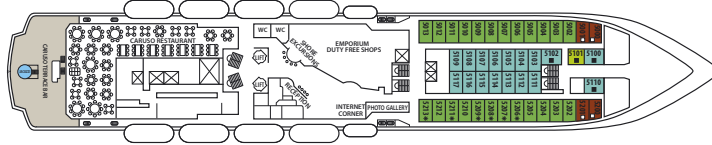

## Symbol Legend

- = 2 lower beds
- ▣ = 1 lower bed + 1 upper bed
- ▤ = 2 lower beds + 1 upper bed
- ▥ = 2 lower beds + 2 upper beds
- ★ = 2 lower beds + sofa
- ★ = 2 lower beds + 2 upper beds + sofa
- \* = Suitable for wheelchairs
- ◁ ▷ = Connected Staterooms
- ⊕ = Staterooms with bathtub
- ⊖ = Staterooms with porthole

DECK 10

DECK 9

DECK 8

DECK 7

DECK 6

DECK 5

DECK 4

DECK 3