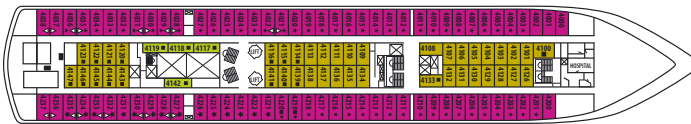

## Symbol Legend

- = 2 lower beds
- ▣ = 1 lower bed + 1 upper bed
- ▤ = 2 lower beds + 1 upper bed
- ▥ = 2 lower beds + 2 upper beds
- ★ = 2 lower beds + sofa
- ★ = 2 lower beds + 2 upper beds + sofa
- \* = Suitable for wheelchairs
- ◁ ▷ = Connected Staterooms
- ⊕ = Staterooms with bathtub
- ⊖ = Staterooms with porthole

DECK 10

DECK 9

DECK 8

DECK 7

DECK 6

DECK 5

DECK 4

DECK 3