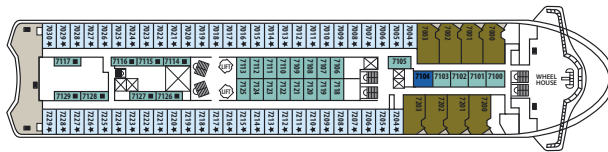

## Symbol Legend

- = 2 lower beds
- ▣ = 1 lower bed + 1 upper bed
- ▤ = 2 lower beds + 1 upper bed
- ▥ = 2 lower beds + 2 upper beds
- ★ = 2 lower beds + sofa
- ★ = 2 lower beds + 2 upper beds + sofa
- \* = Suitable for wheelchairs
- ◁ ▷ = Connected Staterooms
- ⊕ = Staterooms with bathtub
- ⊖ = Staterooms with porthole

DECK 10

DECK 9

DECK 8

DECK 7

DECK 6

DECK 5

DECK 4

DECK 3