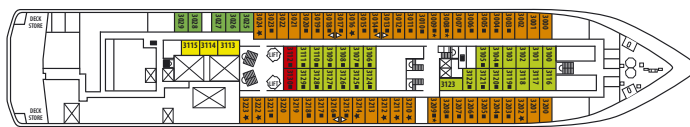

## Symbol Legend

- = 2 lower beds
- ▣ = 1 lower bed + 1 upper bed
- ▤ = 2 lower beds + 1 upper bed
- ▥ = 2 lower beds + 2 upper beds
- ★ = 2 lower beds + sofa
- ★ = 2 lower beds + 2 upper beds + sofa
- \* = Suitable for wheelchairs
- ◁ ▷ = Connected Staterooms
- ⊕ = Staterooms with bathtub
- ⊖ = Staterooms with porthole

DECK 10

DECK 9

DECK 8

DECK 7

DECK 6

DECK 5

DECK 4

DECK 3