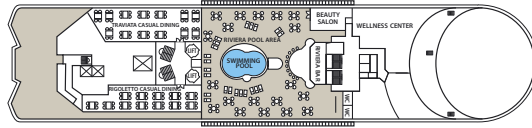

CRISTAL

AFT

FORE

Symbol Legend

- = 2 lower beds
- ▣ = 1 lower bed + 1 upper bed
- ▤ = 2 lower beds + 1 upper bed
- ▥ = 2 lower beds + 2 upper beds
- ★ = 2 lower beds + sofa
- ★ = 2 lower beds + 2 upper beds + sofa
- = Suitable for wheelchairs
- ◁ ▷ = Connected Staterooms
- ⊕ = Staterooms with bathtub
- ⊖ = Staterooms with porthole

DECK 10

DECK 9

DECK 8

DECK 7

DECK 6

DECK 5

DECK 4

DECK 3

DECK 2